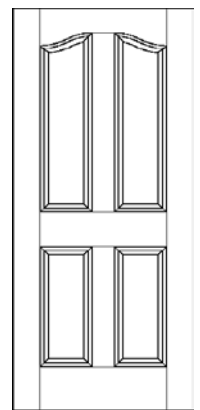

Smth / Txt
Colonist

Smooth
Coventry

Textured
Coventry

Textured
Carmelle

• Beveled 2 sides 3/16" undersize

**DYKE
INDUSTRIES
Inc.**

Interior Moulded Doors

6600 Best Friend Rd Norcross, Georgia 30071 • (770) 441-9811 • (800) 835-8935 • Fax: (770) 441-2231 • Fax: (800) 344-3953
www.dykeatlanta.com