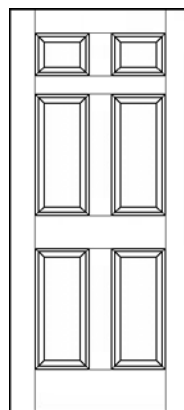

Smth / Txt
Colonist