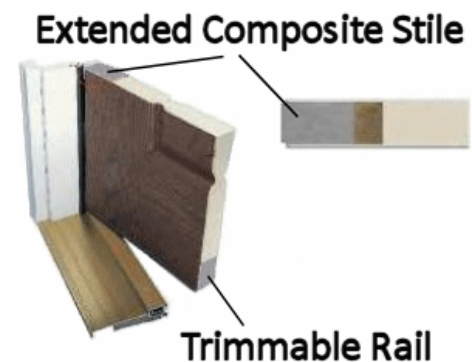

Trimmable Smooth Fiberglass

The Trimmable Smooth Fiberglass door is a net **36" x 80"** and can be used to replace a full-sized wood door.

3⁰ x 6⁸ Six Panel

Full Size Door

Trimmable up to 2"

You may trim up to 1" from each composite stile, ½" from the top rail, and 1-½" from bottom rail without the need for reconstruction of the door.